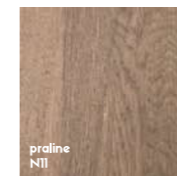

Choose your wood.color

OAK.