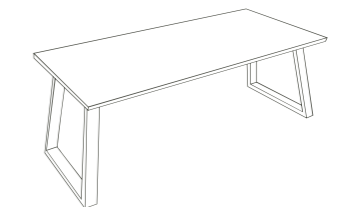

DIMENSIONS

W140 . D100 . H75 cm
 W160 . D100 . H75 cm
 W180 . D100 . H75 cm
 W200 . D100 . H75 cm
 W220 . D100 . H75 cm
 W240 . D100 . H75 cm
 W260 . D100 . H75 cm
 W280 . D100 . H75 cm
 W300 . D100 . H75 cm

DIMENSIONS BETWEEN LEGS

72 cm
 92 cm
 112 cm
 132 cm
 152 cm
 172 cm
 192 cm
 212 cm
 232 cm

LEGS ON THE OUTSIDE

T02

T04

T06

T08

T10

DIMENSIONS BETWEEN LEGS

112 cm
 132 cm
 152 cm
 172 cm
 192 cm
 212 cm
 232 cm
 252 cm
 272 cm

Chair Hapy
p. 07

Choose your top.color

CHIC CERAMIC.5MM

EASY CERAMIC.5MM

Choose your base.color

IRON.