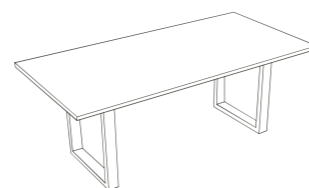

All tables from the SPISA collection have a ceramic tabletop that can be offered in different colors. The frame is made of metal and can be Chosed according to the tabletop color. Another special feature is the placement of the legs. No matter if you prefer a cross-leg, U-leg or trapezoid leg. SPISA can do it all.

Chair Hapy
p. 07

Choose your Spisa.base

LEGS ON THE INSIDE

T01

T03

T05

T07

T09

DIMENSIONS

W140 . D100 . H75 cm
 W160 . D100 . H75 cm
 W180 . D100 . H75 cm
 W200 . D100 . H75 cm
 W220 . D100 . H75 cm
 W240 . D100 . H75 cm
 W260 . D100 . H75 cm
 W280 . D100 . H75 cm
 W300 . D100 . H75 cm