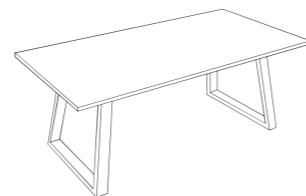

All tables from the SPISA collection have a ceramic tabletop that can be offered in different colors. The frame is made of metal and can be Chosed according to the tabletop color. Another special feature is the placement of the legs. No matter if you prefer a cross-leg, U-leg or trapezoid leg. SPISA can do it all.

Chair Hapy
p. 07

Choose your Spisa.base

LEGS ON THE INSIDE

T01

T03

T05

T07

T09

DIMENSIONS

W140 . D100 . H75 cm
 W160 . D100 . H75 cm
 W180 . D100 . H75 cm
 W200 . D100 . H75 cm
 W220 . D100 . H75 cm
 W240 . D100 . H75 cm
 W260 . D100 . H75 cm
 W280 . D100 . H75 cm
 W300 . D100 . H75 cm