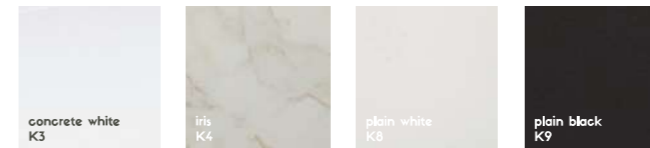

DIMENSIONS BETWEEN LEGS

112 cm
 132 cm
 152 cm
 172 cm
 192 cm
 212 cm
 232 cm
 252 cm
 272 cm

Chair Hapy
p. 07

Choose your top.color

CHIC CERAMIC.5MM

EASY CERAMIC.5MM

Choose your base.color

IRON.