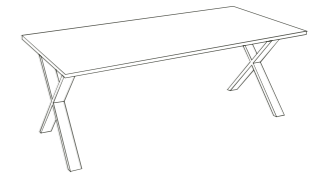

LEGS ON THE OUTSIDE

T02