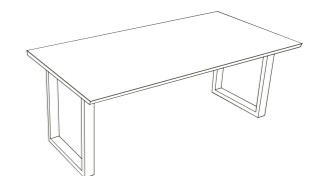

DIMENSIONS

W140 . D100 . H75 cm
 W160 . D100 . H75 cm
 W180 . D100 . H75 cm
 W200 . D100 . H75 cm
 W220 . D100 . H75 cm
 W240 . D100 . H75 cm
 W260 . D100 . H75 cm
 W280 . D100 . H75 cm
 W300 . D100 . H75 cm

DIMENSIONS BETWEEN LEGS

72 cm
 92 cm
 112 cm
 132 cm
 152 cm
 172 cm
 192 cm
 212 cm
 232 cm

LEGS ON THE OUTSIDE

T02

T04

T06

T08

T10

DIMENSIONS BETWEEN LEGS

112 cm
 132 cm
 152 cm
 172 cm
 192 cm
 212 cm
 232 cm
 252 cm
 272 cm

Chair Hapy
p. 07

Choose your top.color

CHIC CERAMIC.5MM

EASY CERAMIC.5MM

Choose your base.color

IRON.