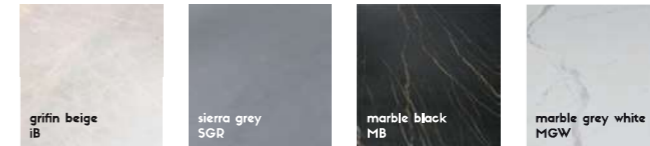

Table Alf
p. 110

Armchair Adyl
p. 25

Choose your top.color

CERAMIC.12MM