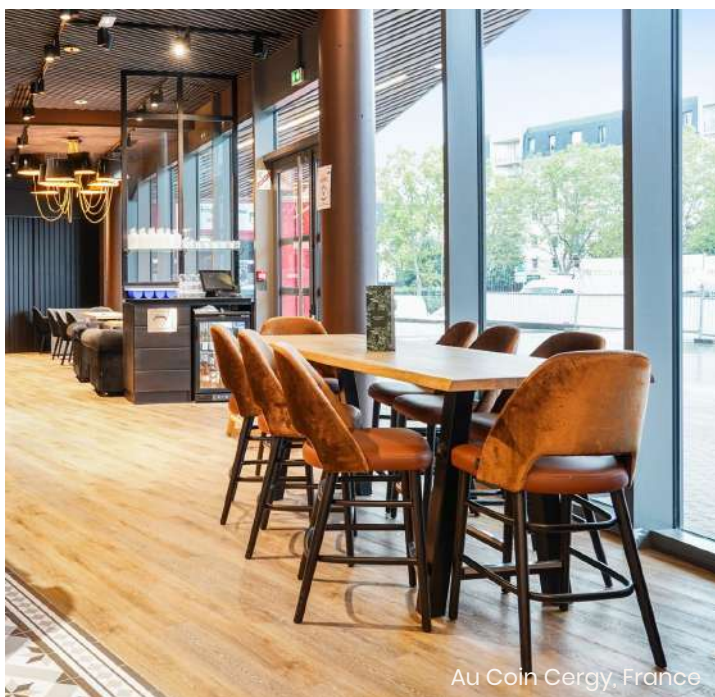

School.

Iron leg.

wood + iron leg
H 113/109 x W 44 x D 56 cm
HS 79/75 cm

Stella.

Wooden leg.

fabric/leather + wooden leg
H 82 x W 36 x D 36 cm

Au Coin Cergy, France

Counter & Bar chairs